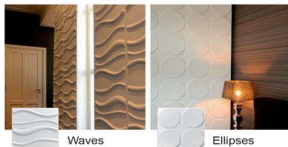

3D Wall Panels

SS INTERIORS introduced their 3d wall panels in India in 2013. They have been the first entering the market with this eco friendly home decor and interior product. At this moment there are 16 different models of the SS INTERIORS 3d wall panels available: Gaps, Bricks, Waves, Ellipses, Vaults, Sweeps, Cubes, Pitches, Squares, Splashes, Craters, Kites, Pebbles, Sands, Flows and Tetris.

Bring your walls to life

100% Eco Friendly 3D Wall Panels

- Size : 500mm X 500mm
- Weight : 275 grams
- Thickness : 20 mm max.
- Material : Bagasse
- Box Size : 12 Panels / 3 Sqm
- Oil Proof, Water Resistant,
- Paintable Texture,
- 100% Recycled & Biodegradable