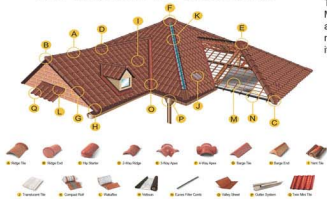

Roof Components for Perfect Roofing.

To further enhance the performance of our roof tiles, Monier has introduced an exclusive range of fittings and components in India. These fittings and components improve the performance of your roof and enable it to remain maintenance-free for years to come.